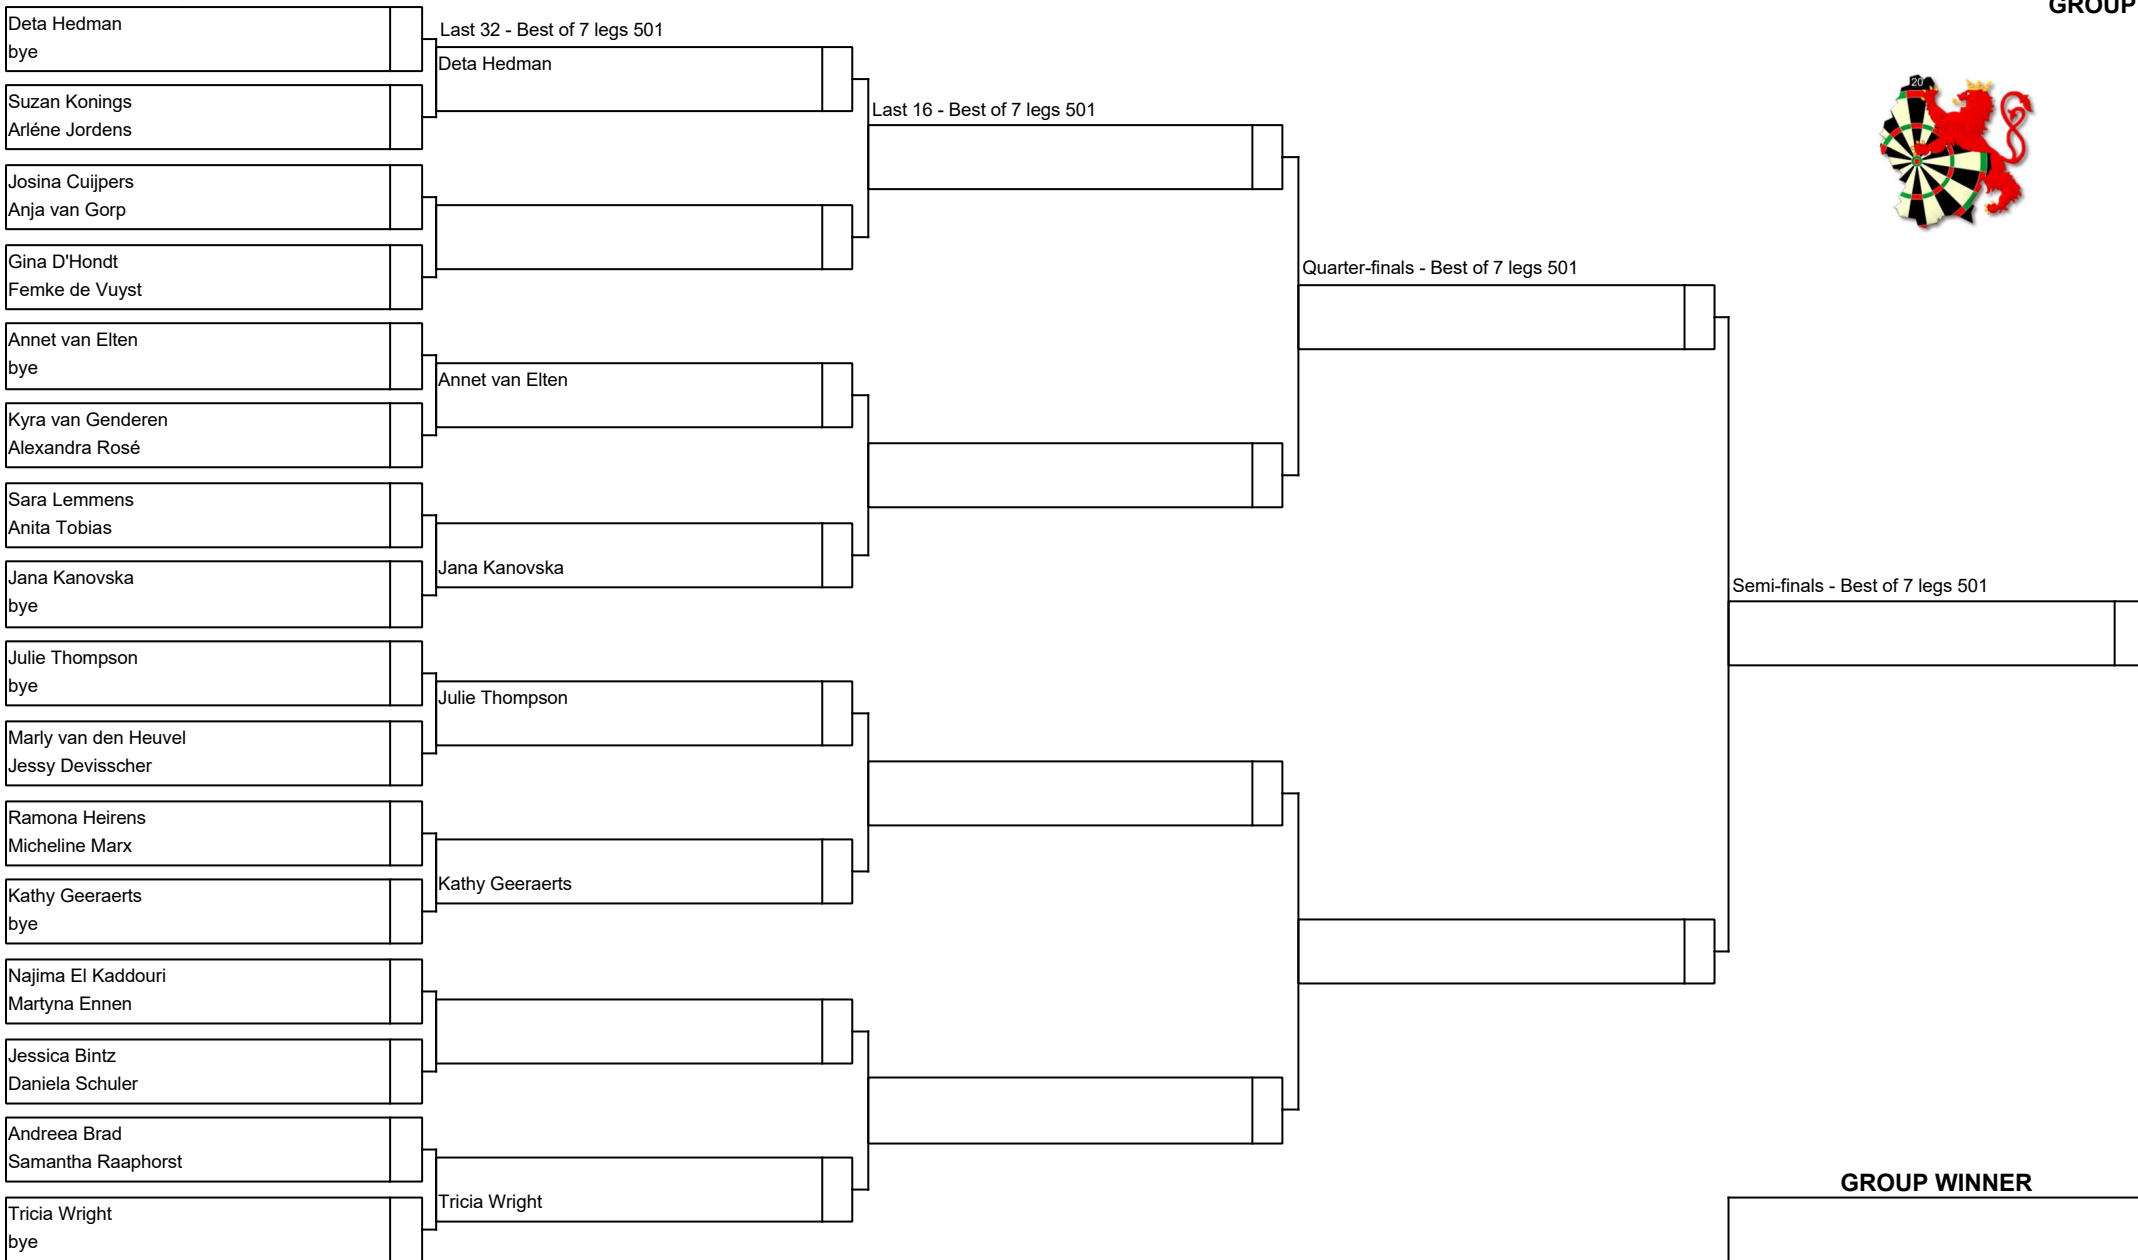

GROUP 1

Last 64 - Best of 7 legs 501

GROUP 2

Last 64 - Best of 7 legs 501

FINALS

Last 32 - Best of 7 legs 501

- Deta Hedman
-
- Annet van Elten
- Jana Kanovska
- Julie Thompson
- Kathy Geeraerts
-
- Tricia Wright
- Anca Zijlstra
-
- Astrid Trouwborst
- Margaret Sutton
- Priscilla Steenberg
-
-
- Aileen de Graaf

Last 16 - Best of 7 legs 501

Quarter-finals - Best of 7 legs 501

Semi-finals - Best of 7 legs 501

Final - Best of 9 legs 501

CHAMPION