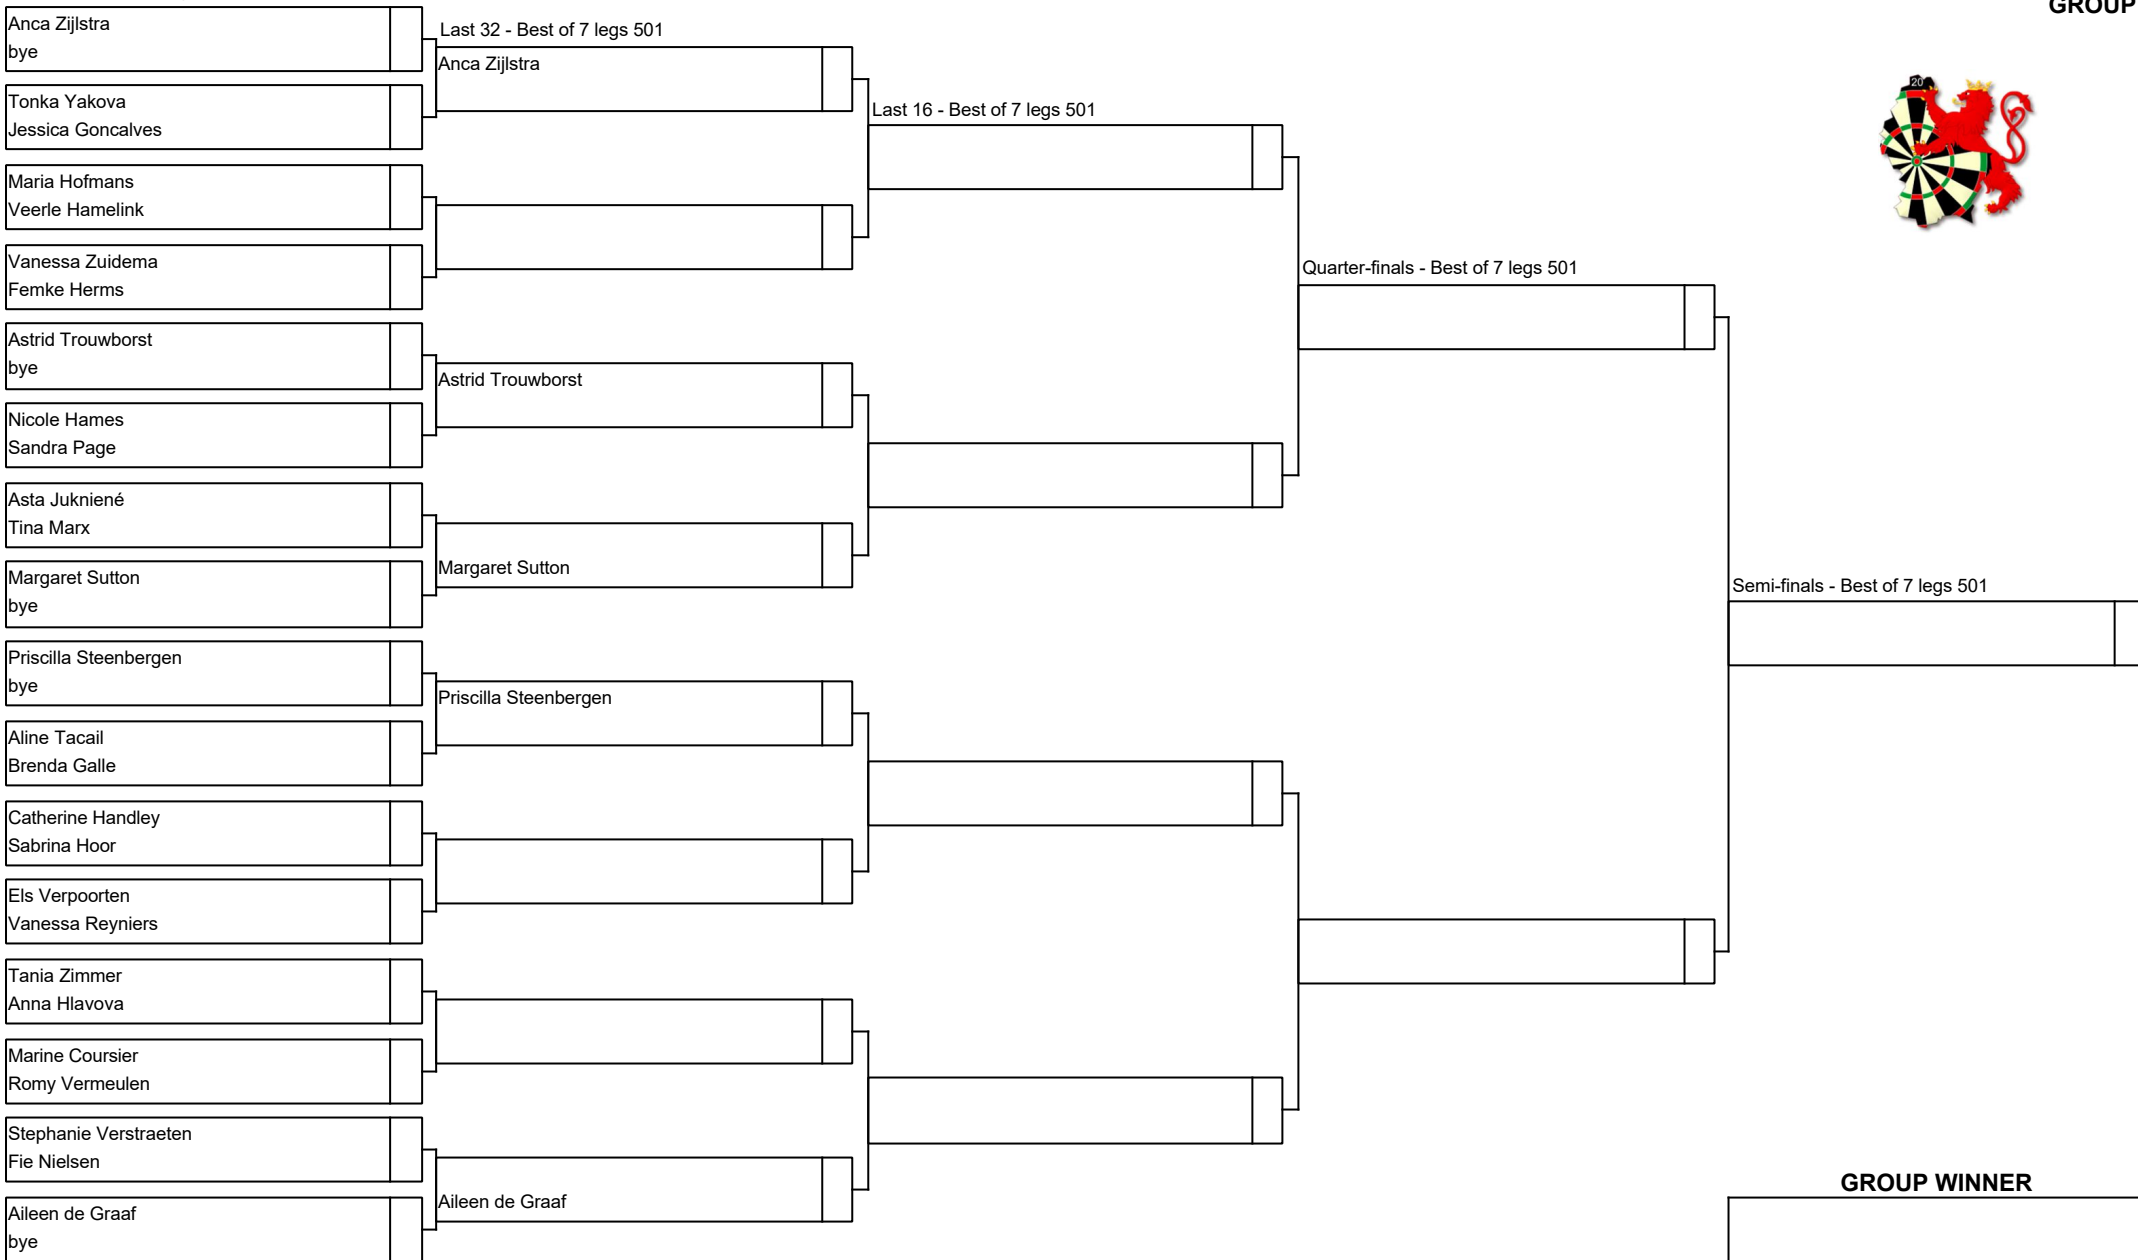

GROUP 1

Last 64 - Best of 7 legs 501

GROUP 2

Last 64 - Best of 7 legs 501

FINALS

Last 32 - Best of 7 legs 501

- Deta Hedman
-
- Annet van Elten
- Jana Kanovska
- Julie Thompson
- Kathy Geeraerts
-
- Tricia Wright
- Anca Zijlstra
-
- Astrid Trouwborst
- Margaret Sutton
- Priscilla Steenberg
-
-
- Aileen de Graaf

Last 16 - Best of 7 legs 501

Quarter-finals - Best of 7 legs 501

Semi-finals - Best of 7 legs 501

Final - Best of 9 legs 501

CHAMPION